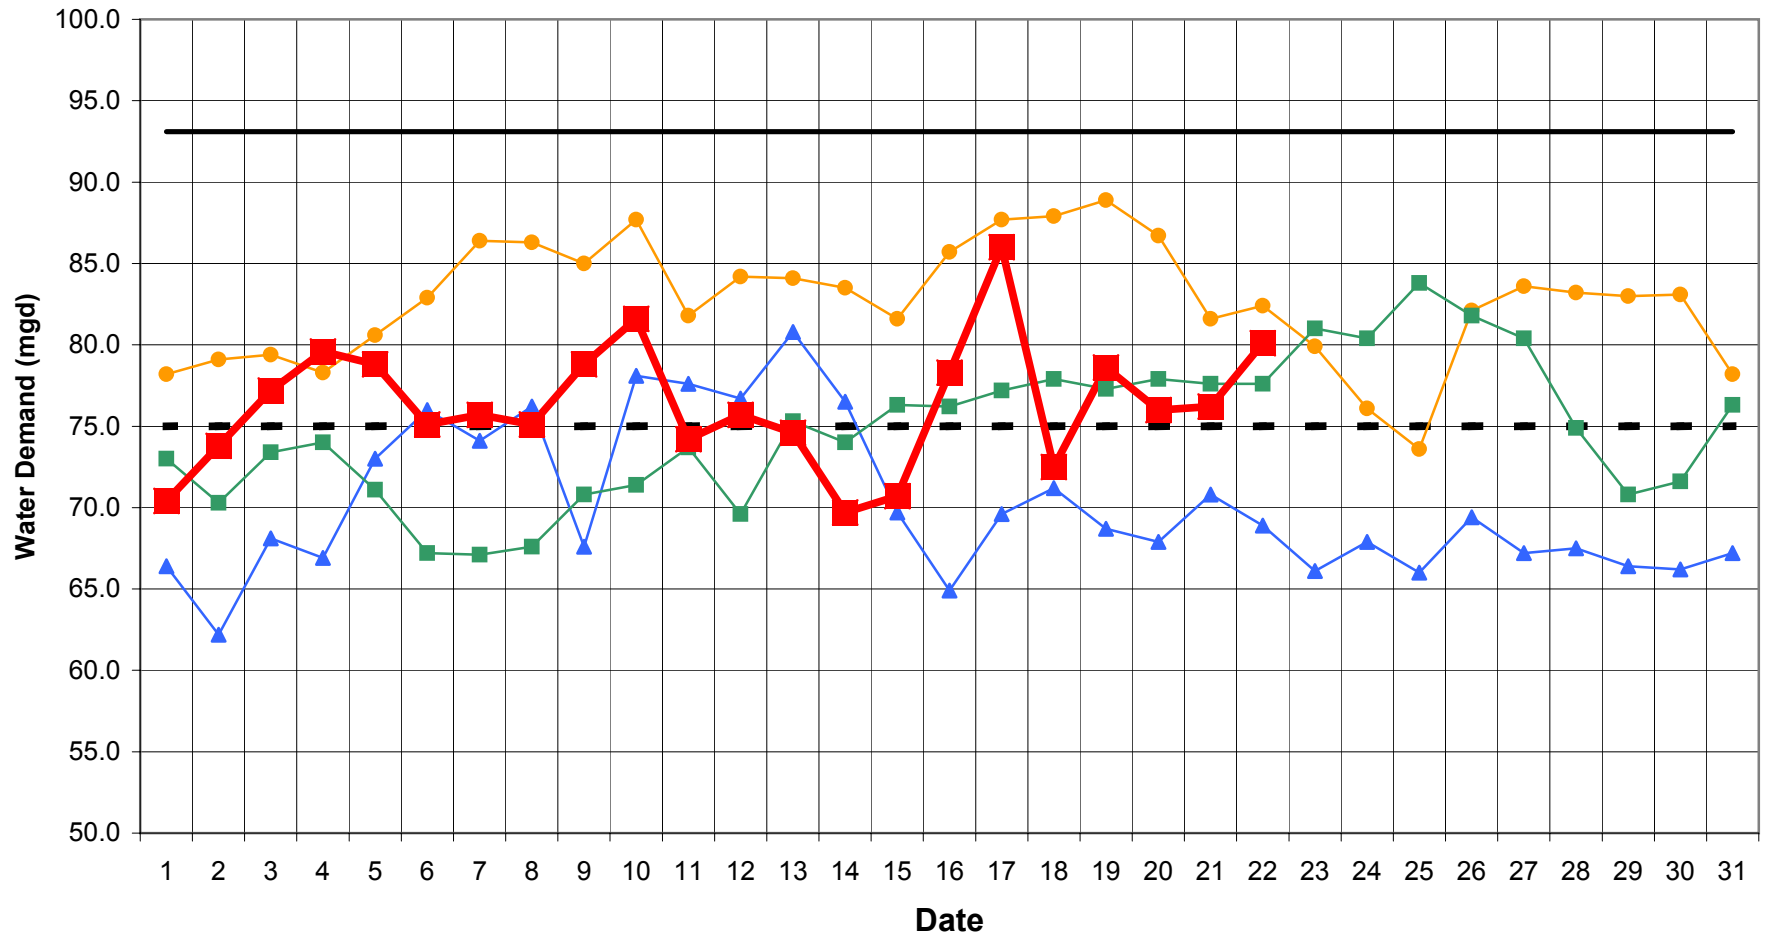

Public Water Demand: New Castle County, July 2002

Compiled by the University of Delaware, Institute for Public Administration, Water Resources Agency, using data from: Artesian Water Co., City of Newark, City of Wilmington, New Castle Municipal Services Commission, and United Water Delaware